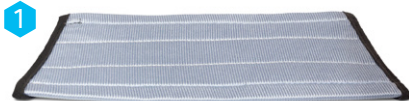

Glass Cleaning Set

Pro Cleaner Serie

Streak-free
cleaning!

PRODUCT DESCRIPTION

The MERX Pro Cleaner glass cleaner has been designed specially for professional glass, window and mirror cleaning using microfibre products. The window mop⁽¹⁾ made of microfibre glass and window material guarantees streak-free shine in one wipe. The high-quality microfibre duo, the Strong window mop⁽²⁾ is ideally suited for pre-cleaning substantial, persistent dirt. Suitable for use with the trapezoid mop holder (26 cm).