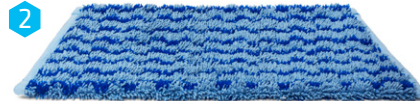

Glass Cleaning Set

Pro Cleaner Serie

Streak-free
cleaning!

PRODUCT DESCRIPTION

The MERX Pro Cleaner glass cleaner has been designed specially for professional glass, window and mirror cleaning using microfibre products. The window mop⁽¹⁾ made of microfibre glass and window material guarantees streak-free shine in one wipe. The high-quality microfibre duo, the Strong window mop⁽²⁾ is ideally suited for pre-cleaning substantial, persistent dirt. Suitable for use with the trapezoid mop holder (26 cm).

TO USE

Thinly spray spray cleaner onto the glass, allow to take effect briefly, and remove with the dry window mop. If there is substantial dirt, pre-clean with the dirt mop.

Spray cleaning: depending on the level of dirt, add ½ (12.5 ml) to 1 (25 ml) dosage cap of concentrate to a 500 ml spray bottle. Top up with cold water. This gives you up to 40 bottles of cleaner.